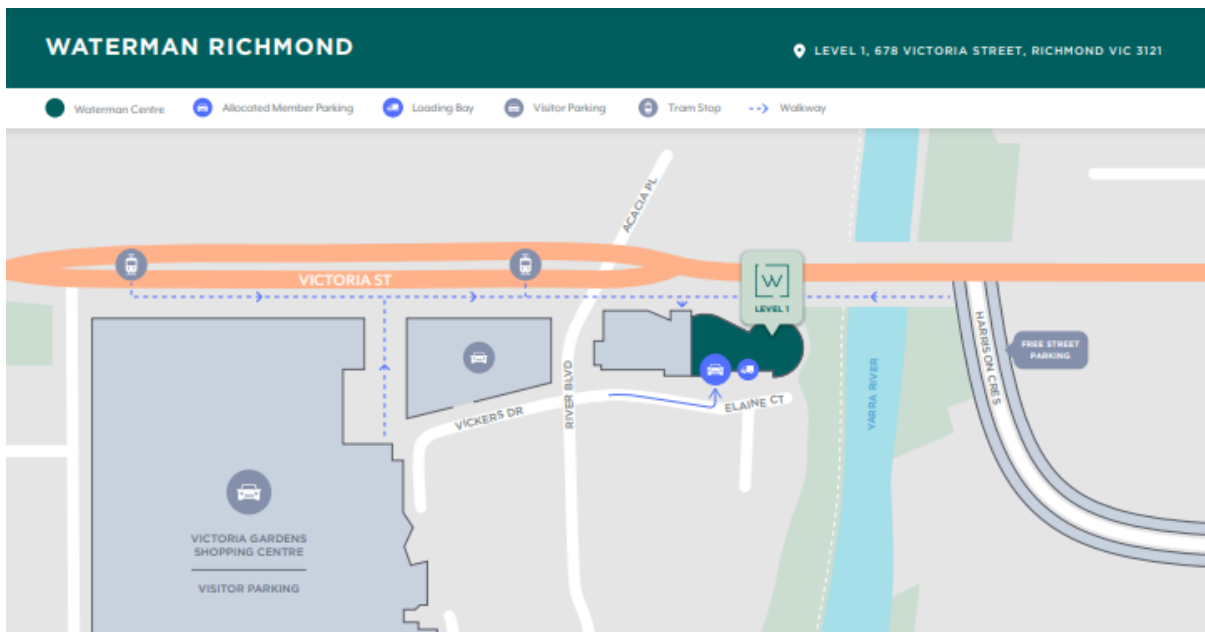

Merge Health at Waterman Business Centre Richmond

Merge Health
Waterman Business Centre
678 Victoria Street
Level 1, Suite 13
RICHMOND VIC 3121
PH: 9889 8008

Entry to our new location is at 678 Victoria Street, enter into the lobby & take the elevators to Level 1. On the right hand side of the void you will see the Waterman Business Centre Reception Space.

When you arrive, please take a seat on the lounges or speak to the friendly reception team at Waterman Business Centre and they will notify us of your arrival.

PARKING

For short visits, there is 2 hour free parking on **Harrison Crescent** & 1 hour free parking available behind the Waterman Building on **Elaine Crt.** _

For extended visits (more than 2 hours) we recommend you park at **Victoria Gardens Shopping Center**.

Victoria Gardens Car Parking Rates: <https://www.vicgardenssc.com.au/directions/parking-at-victoria-gardens>